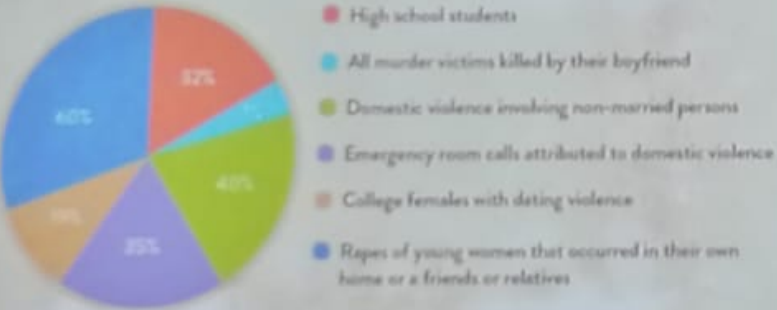

Prevalence

DOMESTIC VIOLENCE / ABUSE STATISTICS

- 36.1% in Americas, 45.6% in Africa, 40.2% in South East Asia, 36.4% in Eastern Mediterranean, 27.2% in Europe, 27.9% in Western Pacific, and 32.7% in High Income region, women have experienced domestic violence(UN DESA, 2015).